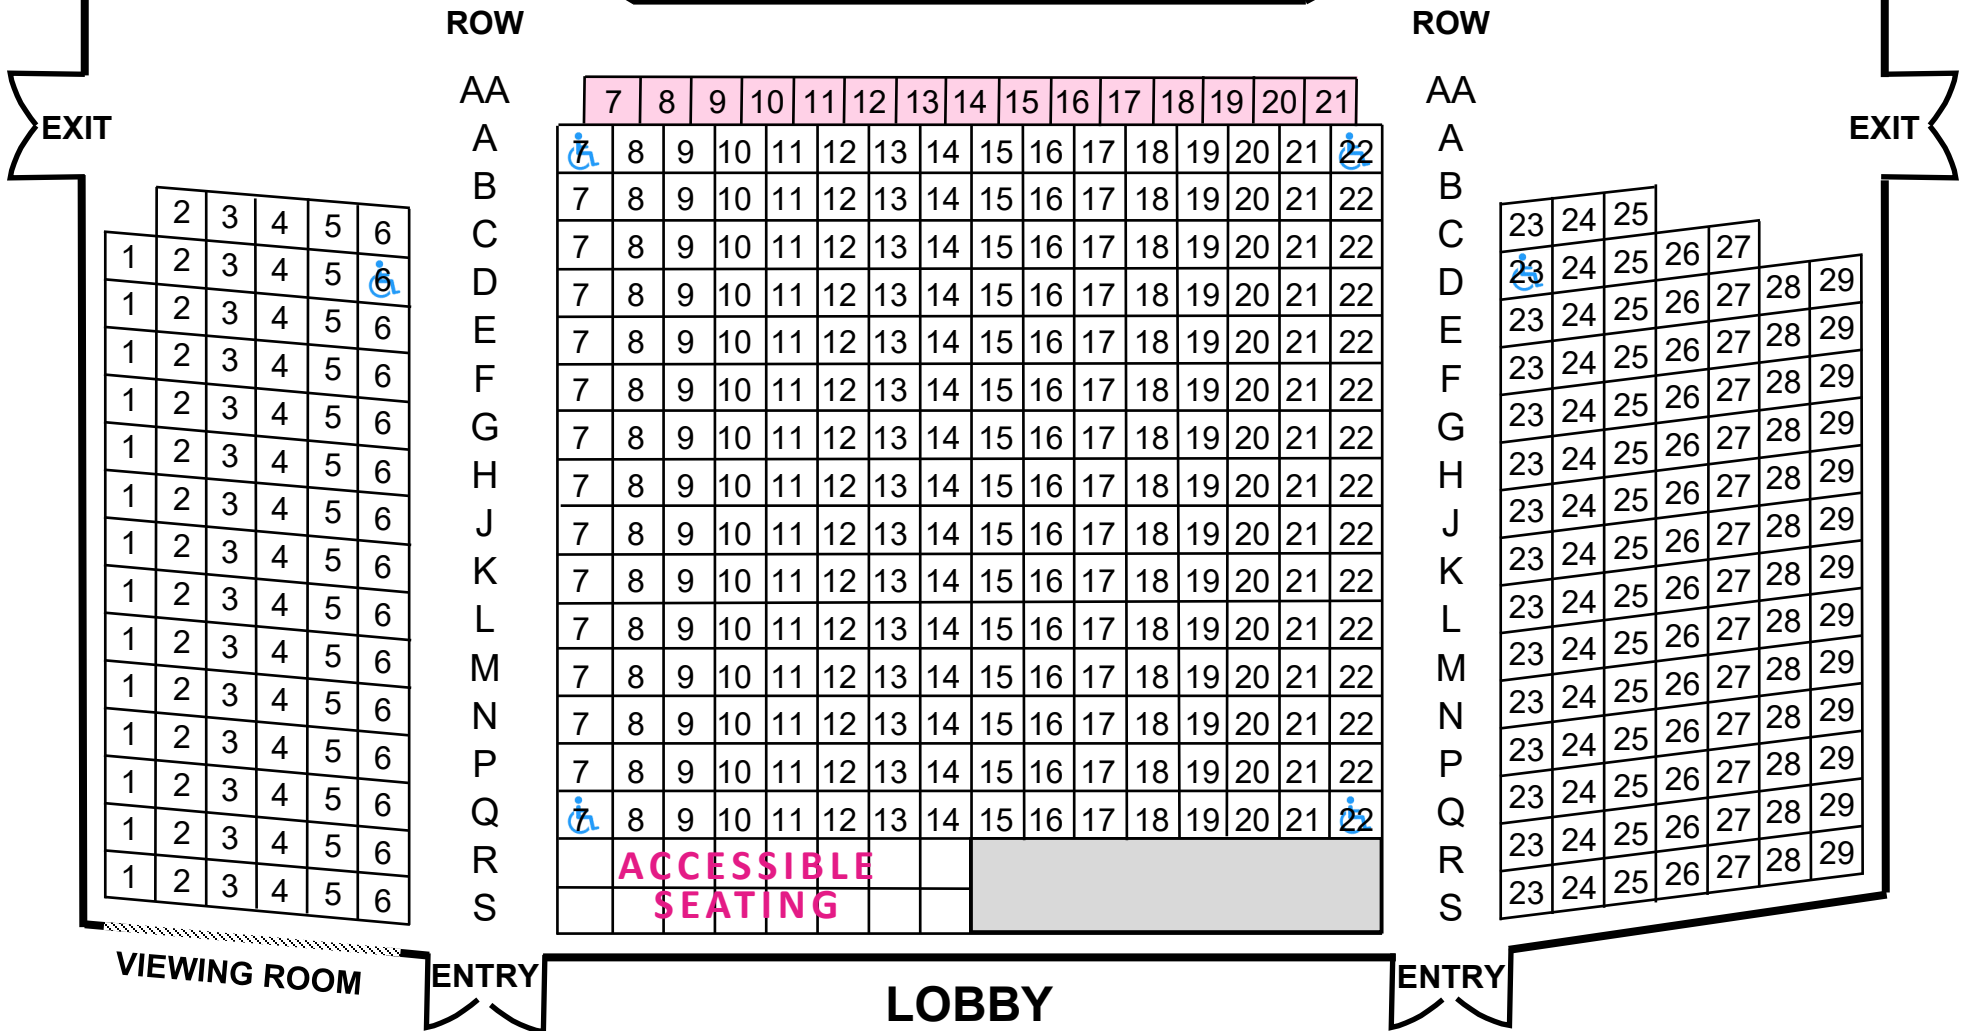

STAGE

Limited Mobility Accessible Seating - Arm of the seat swings out for easy access
 Tech Kills
 Removable Seats - not installed unless sold out